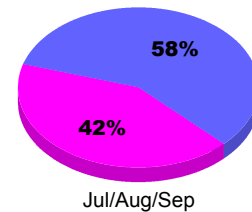

Membership Results
2012-2013

Membership
2011-2012

Month	Net Memb Goal	Actual New Memb	Actual Dropped Memb	Gain/Loss of Memb	Gain/Loss of Memb
Jul/Aug/Sep		26	-30	-4	-20
Totals		26	-30	-4	-20

Membership Results 2012-2013

Goal, New, Dropped, Gain/Loss

Comparison of Membership Gain/Loss

Current Year Compared to the Previous Year

Gender Comparison 2012-2013

Jul/Aug/Sep

Male Female