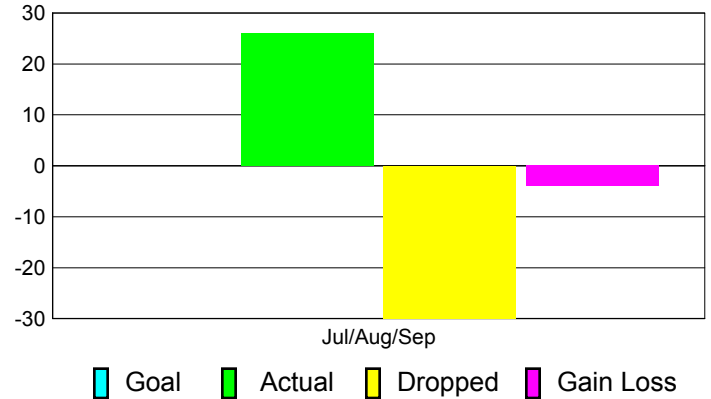

Membership Results 2012-2013

Goal, New, Dropped, Gain/Loss

Comparison of Membership Gain/Loss

Current Year Compared to the Previous Year